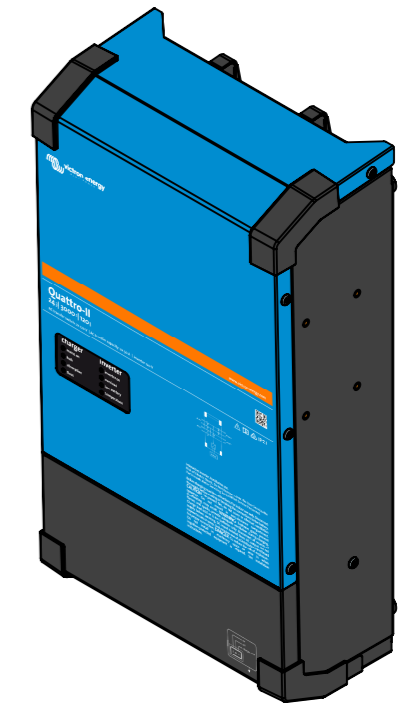

Dimension Drawing - Quattro-II
 QUA242305130 Quattro-II 24/3000/70-50/50 2x120V

Dimensions in mm