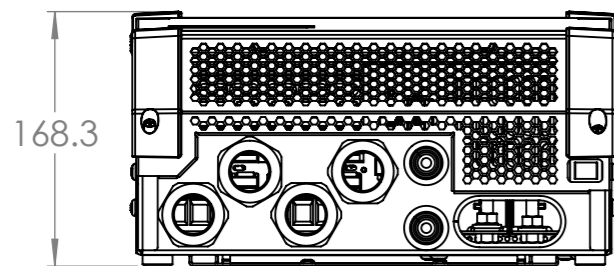

Dimension Drawing - Quattro-II
 QUA242305130 Quattro-II 24/3000/70-50/50 2x120V

Dimensions in mm