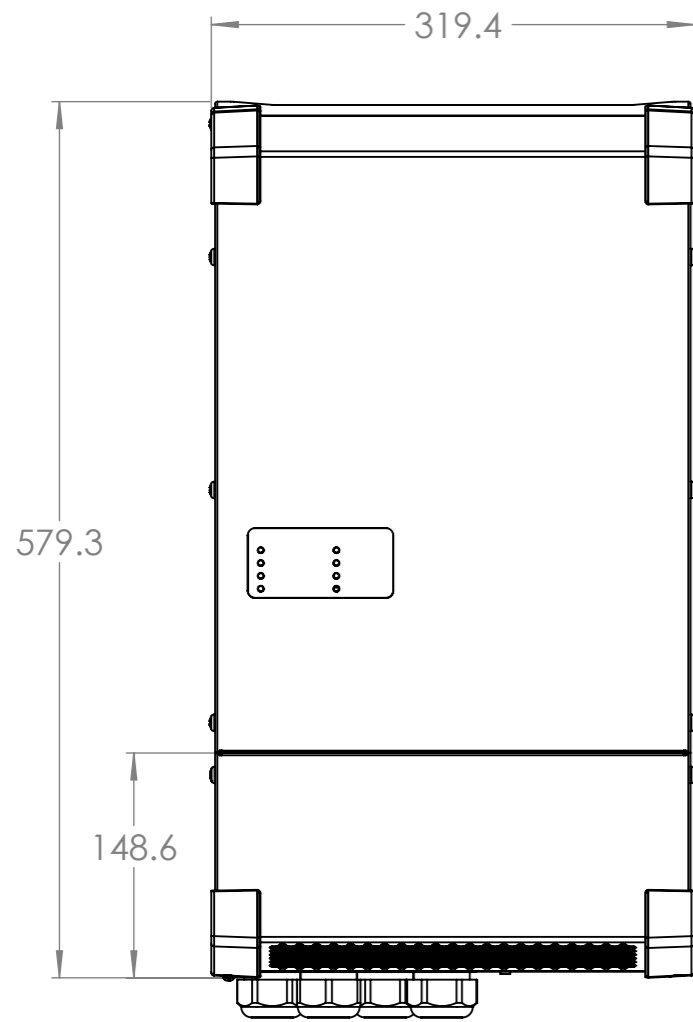

Dimension Drawing - Quattro-II
 QUA242305130 Quattro-II 24/3000/70-50/50 2x120V

Dimensions in mm