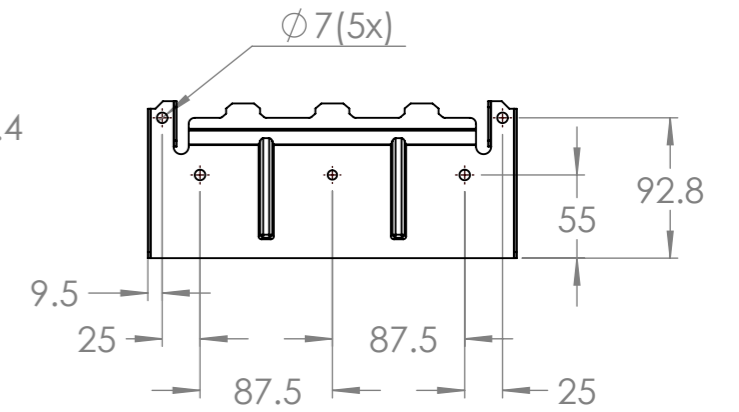

Dimension Drawing - Quattro-II
 QUA242305130 Quattro-II 24/3000/70-50/50 2x120V

Dimensions in mm