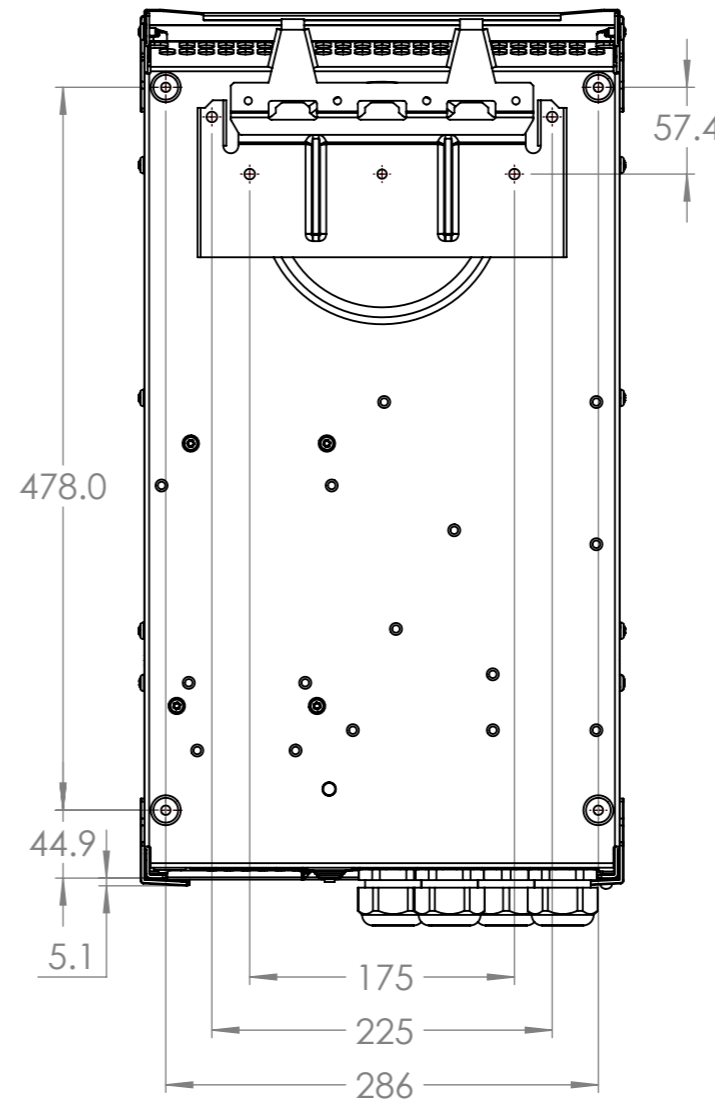

Dimension Drawing - Quattro-II
 QUA242305130 Quattro-II 24/3000/70-50/50 2x120V

Dimensions in mm