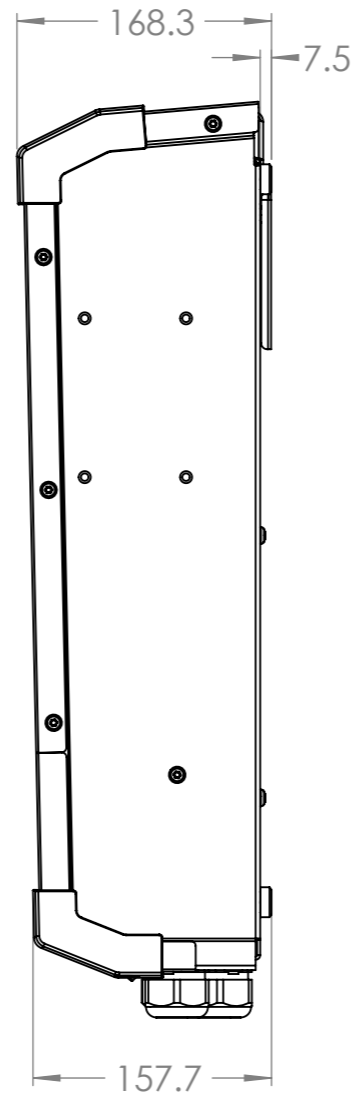

Dimension Drawing - Quattro-II
 QUA242305130 Quattro-II 24/3000/70-50/50 2x120V

Dimensions in mm